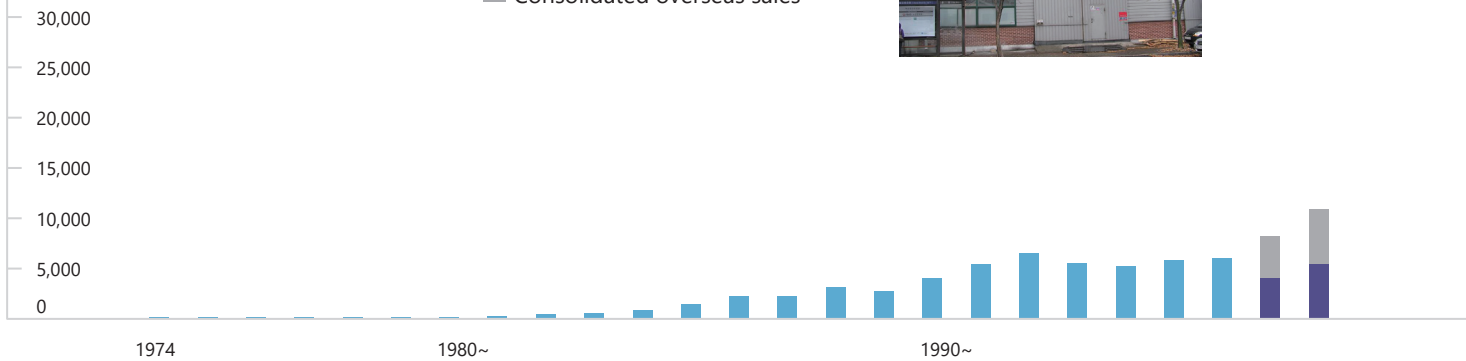

YUSHIN KOREA CO., LTD. established

<Net sales>  
(Millions of Yen)

■ Non-consolidated sales ■ Consolidated domestic sales ■ Consolidated overseas sales

1978

A sprue picker released as the YUSHIN's first robot