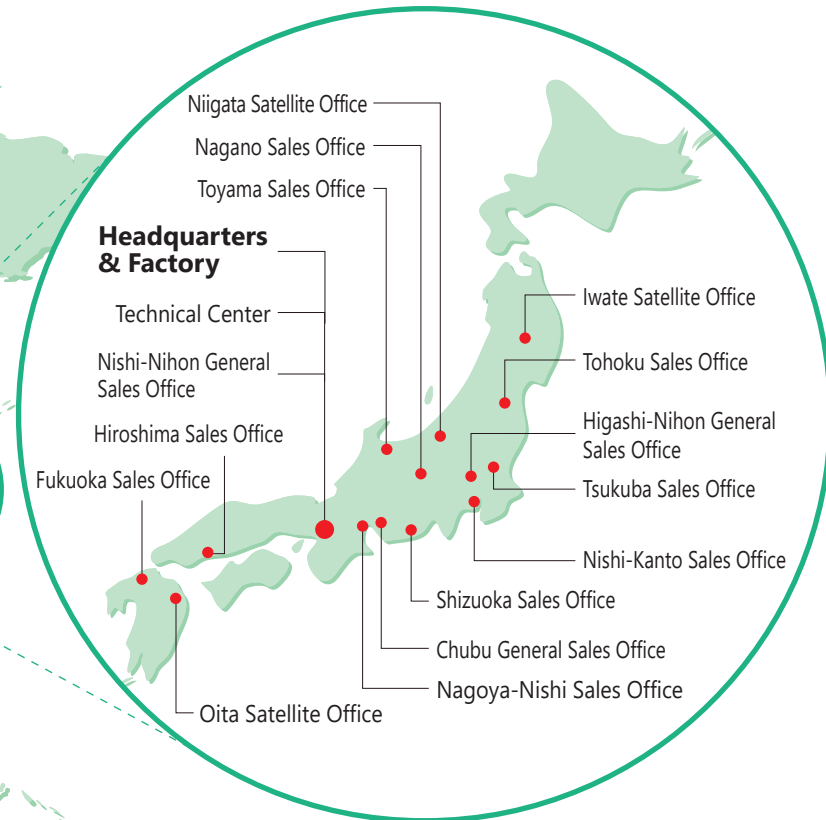

Global Network (as of September 30, 2023)

With the widest global network in the industry, we deliver the best service to the customers' plant in the world.

USA

UK

Sweden **WEMO.**

Korea

- Subsidiaries
- Branch offices, etc.
- <Korea>
 - YUSHIN KOREA CO., LTD.
 - DAEGU BRANCH
- <China/Taiwan>
 - YUSHIN PRECISION EQUIPMENT TRADING (SHANGHAI) CO., LTD.
 - TIANJIN BRANCH
 - YUSHIN PRECISION EQUIPMENT TRADING (SHENZHEN) CO., LTD.
 - GUANGZHOU YUSHIN PRECISION EQUIPMENT CO., LTD.
 - YUSHIN PRECISION EQUIPMENT (TAIWAN) CO., LTD.
 - TAICHUNG BRANCH
- <Indonesia>
 - PT. YUSHIN PRECISION EQUIPMENT INDONESIA
- <Vietnam>
 - YUSHIN PRECISION EQUIPMENT (VIETNAM) CO., LTD.
 - HO CHI MINH REPRESENTATIVE OFFICE
- <Malaysia>
 - YUSHIN PRECISION EQUIPMENT SDN. BHD.
 - JOHOR BAHRU OFFICE
- <Thailand>
 - YUSHIN PRECISION EQUIPMENT (THAILAND) CO., LTD.
- <India>
 - YUSHIN PRECISION EQUIPMENT (INDIA) PVT. LTD.
 - GURGAON BRANCH
 - BENGALURU OFFICE
 - PUNE OFFICE
 - GUJARAT OFFICE
 - HARIDWAR OFFICE
- <Germany>
 - YUSHIN EUROPE GMBH
- <UK>
 - YUSHIN AUTOMATION LTD.
- <USA>
 - YUSHIN AMERICA, INC.
 - NORTH CAROLINA OFFICE
 - GEORGIA OFFICE
 - OHIO OFFICE
 - TEXAS NORTH OFFICE
 - TEXAS OFFICE
 - CALIFORNIA OFFICE
- <Mexico>
 - MEXICO BRANCH
- <Philippines>
 - YUSHIN PRECISION EQUIPMENT CO., LTD. PHILIPPINES REPRESENTATIVE OFFICE
- <Sweden>
 - WEMO AUTOMATION AB **WEMO.**
 - Sole Agent
- <New Zealand>
 - TASMAN MACHINERY LTD.
- <Australia>
 - TASMAN MACHINERY PTY LTD.
- <Turkey>
 - TEKKAN PLASTIK SAN. ve TIC. A.S.
- <Canada>
 - EN-PLAS, INC.

YUSHIN PRECISION EQUIPMENT CO., LTD.

- Headquarters & Factory
555 Kuzetonoshiro-cho, Minami-ku, Kyoto, Japan 612-8205
- Technical Center
487 Kuzetsukiyama-cho, Minami-ku, Kyoto, Japan 601-8203

Headquarters & Factory